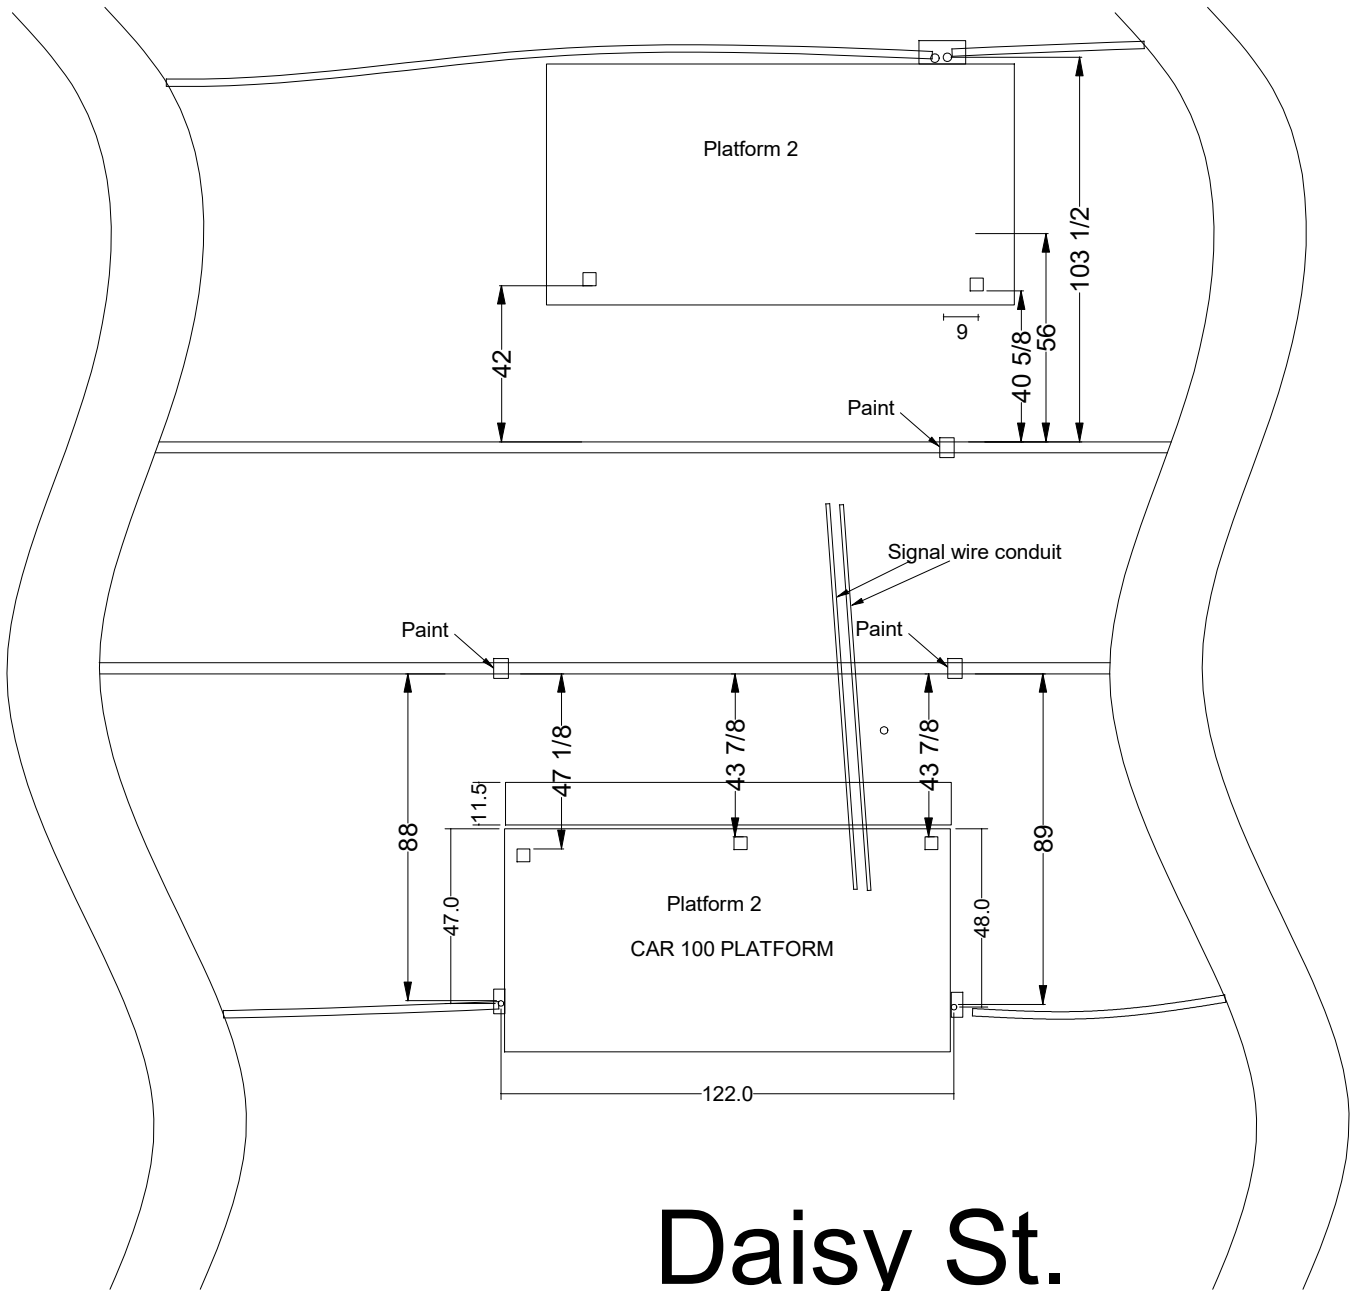

# Daisy St.

## Conduit Locations Platforms 2

Platforms 2  
Conduit Locations  
4/27/22

Drawn by: Ted Dunn  
Approved by: *A. Gustin*