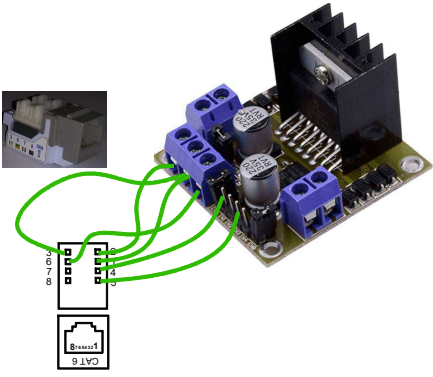

Gift Shop

**RJ45 Pinout T-568B**

- 1. White Orange
- 2. Orange
- 3. White Green
- 4. Blue
- 5. White Blue
- 6. Green
- 7. White Brown
- 8. Brown

- 7/20/22 Removed couple and 4 Ft. jumper cable at Block Signal Head
- 11/18/20 Moved power supply to gift shop
- 11/15/20 Added two 1K resistor in control panel
- 11/7/20 Added RJ-45 cable and barrel

**New Hope Valley Railway**

**Gift Shop Signal Remote Power**

11/18/20  
 Gift Shop Signal 13 Drawn by: Ted Dunn  
 9/17/20 Approved by: *[Signature]*