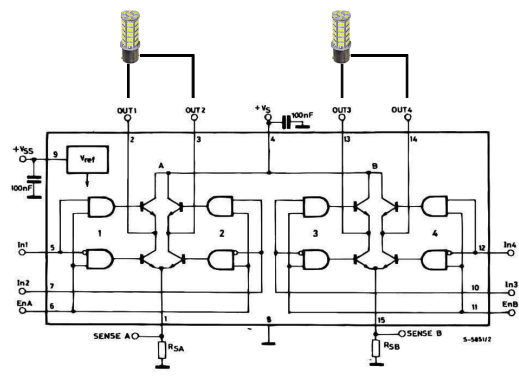

Gift Shop

**RJ45 Pinout T-568B**

- 1. White Orange
- 2. Orange
- 3. White Green
- 4. Blue
- 5. White Blue
- 6. Green
- 7. White Brown
- 8. Brown

- 7/20/22 Removed couple and 4 Ft. jumper cable at Block Signal Head
- 11/18/20 Moved power supply to gift shop
- 11/15/20 Added two 1K resistor in control panel
- 11/7/20 Added RJ-45 cable and barrel

**New Hope Valley Railway**

**Gift Shop Signal Remote Power**

11/18/20  
 Gift Shop Signal 13 Drawn by: Ted Dunn  
 9/17/20 Approved by: *[Signature]*