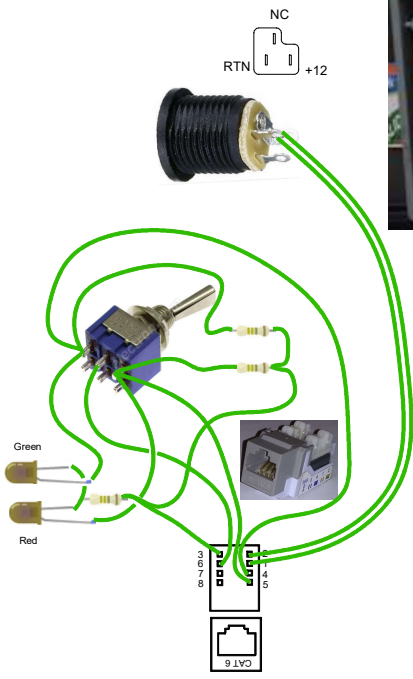

Gift Shop

**RJ45 Pinout T-568B**

- 1. White Orange
- 2. Orange
- 3. White Green
- 4. Blue
- 5. White Blue
- 6. Green
- 7. White Brown
- 8. Brown

- 7/20/22 Removed couple and 4 Ft. jumper cable at Block Signal Head
- 11/18/20 Moved power supply to gift shop
- 11/15/20 Added two 1K resistor in control panel
- 11/7/20 Added RJ-45 cable and barrel

**New Hope Valley Railway**

**Gift Shop Signal Remote Power**

11/18/20  
 Gift Shop Signal 13 Drawn by: Ted Dunn  
 9/17/20 Approved by: *[Signature]*