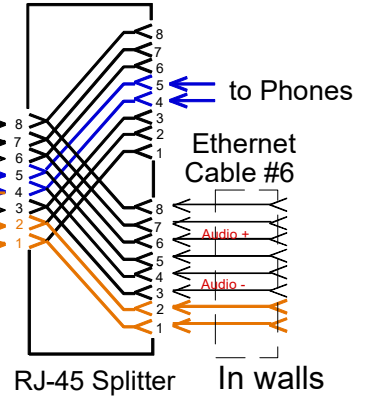

Yard Office

EAST WALL JACK

From Mixer

Left Chan pins 1 & 2
Right Chan pins 3 & 6

Post

Ticket Office

To Amp

Left Chan pins 1 & 2
Right Chan pins 3 & 6