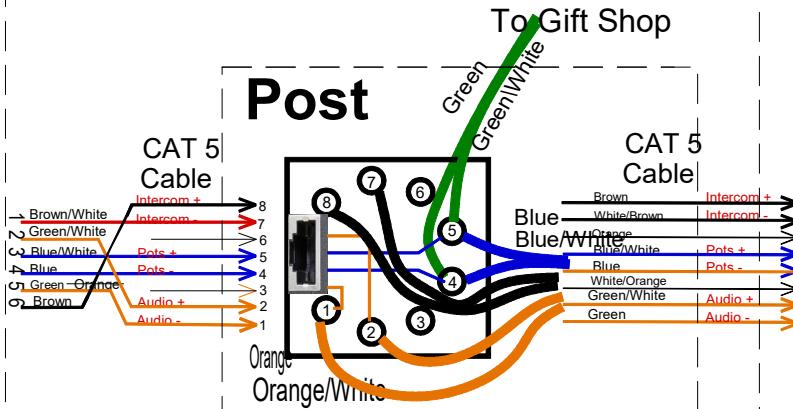

Yard Office

EAST WALL JACK

From Mixer

Left Chan pins 1 & 2
Right Chan pins 3 & 6

Post

Ticket Office

To Amp

Left Chan pins 1 & 2
Right Chan pins 3 & 6