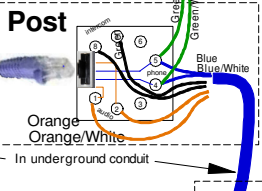

New Hope Valley Railway
N.H.V. Railway Museum & East Carolina Chapter NSRS
PA System with MIXER
Rev 3.3
9/20/18
1/21/2018
PA System with mixer bad R out-3 Drawn by: Ted Dunn
Approved by: Ted Dunn