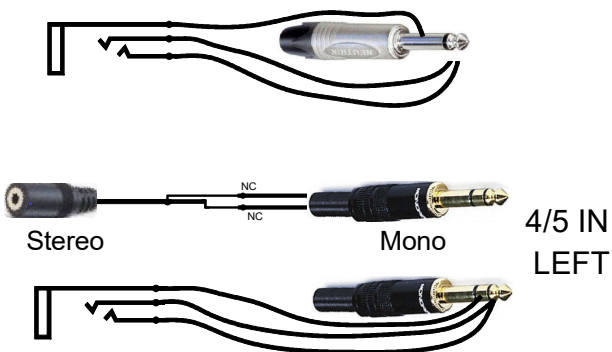

Custom Cable
Mixes the L & R channels from computer
to mixer 2/3 IN Left.

Custom Cable
Mixes L & R TAPE OUT
to 3.5 mm Stereo

- 10/21/20
Removed Intercom wiring
- 8/6/20
Added Stereo to Mono input
- 5/30/19
Add more colors to POTS
lines to Gift Shop