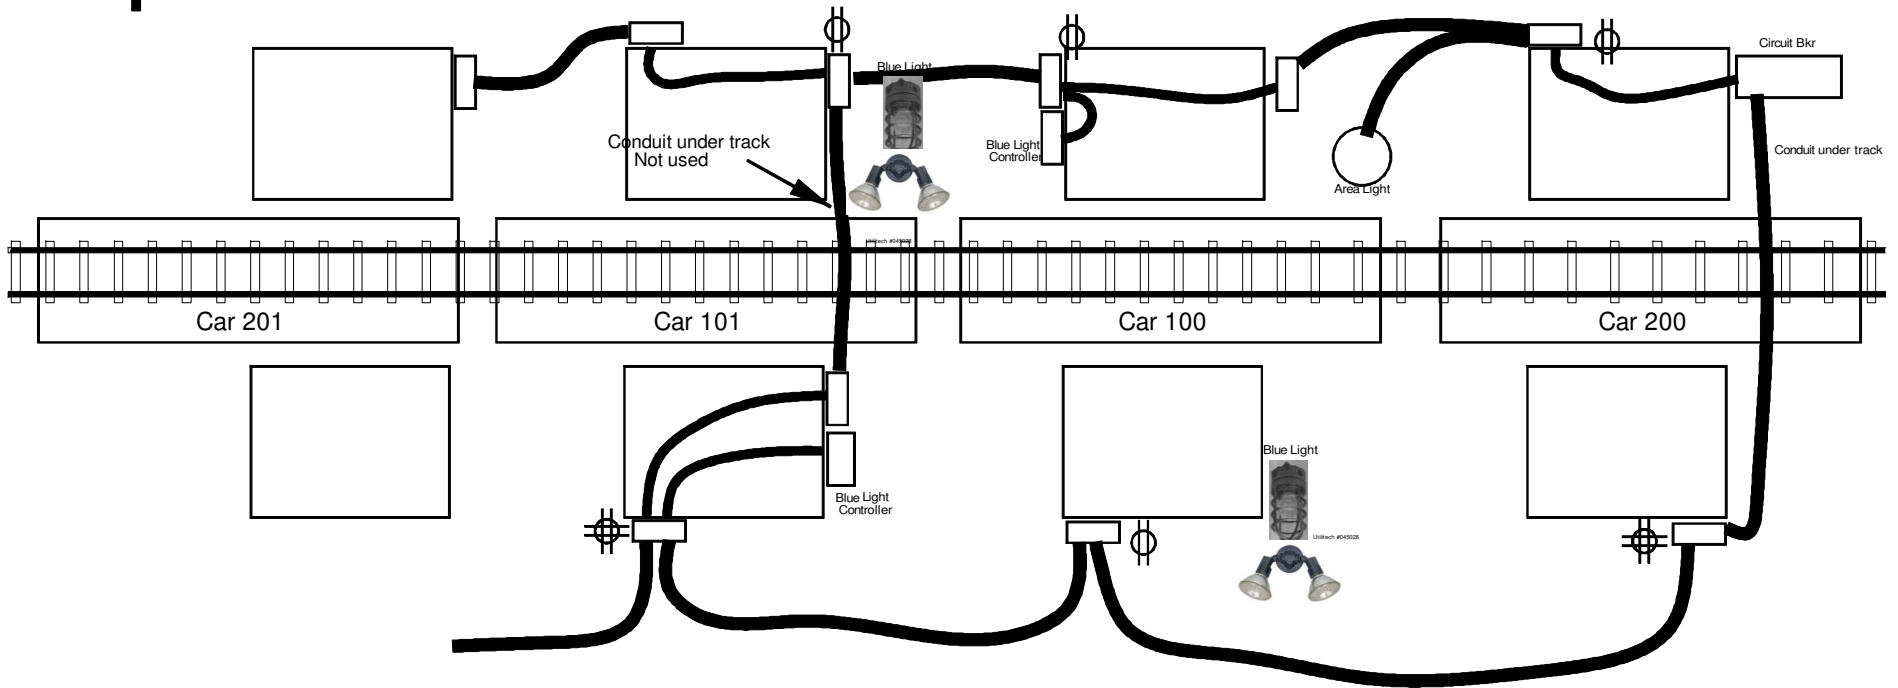

East

Circuit Breaker Panel Next to 200's exit platform

New Hope Valley Railway
N.J. Railroad Museum & East Carolina Chapter NRRHS

Platform Conduit

For additional information see:
Platform Electrical
Blue Light Logic Board

10/21/2011 Platform Conduit
Drawn by:
Ted Dunn