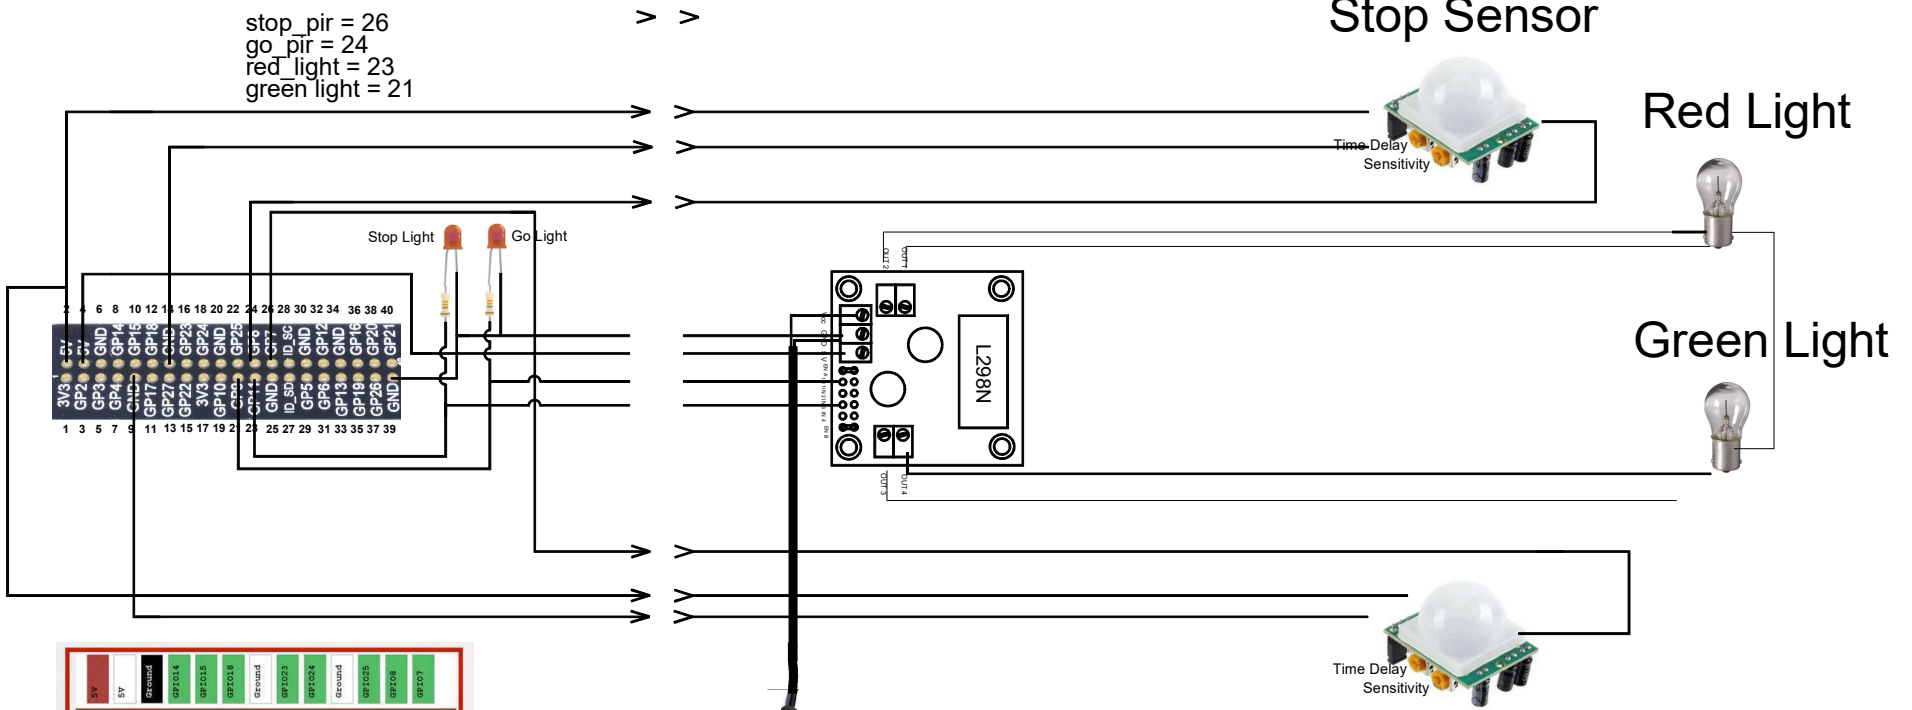

stop_pir = 26
 go_pir = 24
 red_light = 23
 green_light = 21

Stop Sensor

Red Light

Green Light

Go Sensor

New Hope Valley Railway
 N.C. Railroad Museum & East Carolina Chapter NRRHS

Caboose Signal Circuit Assembly

Drawn by: Ted Dunn
 Approved by: *A. [Signature]*