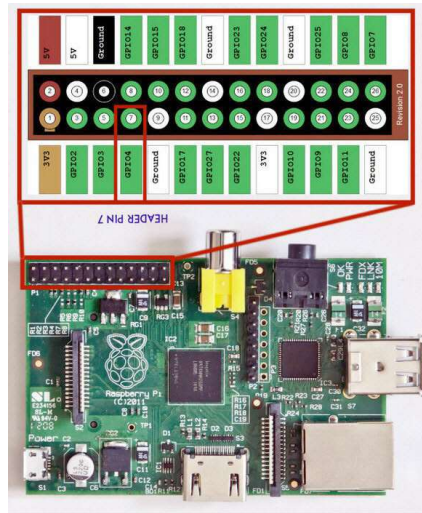

stop_pir = 26
 go_pir = 24
 red_light = 23
 green_light = 21

Stop Sensor

Red Light

Green Light

Go Sensor

New Hope Valley Railway
 N.C. Railroad Museum & East Carolina Chapter NRRHS

Caboose Signal Circuit Assembly