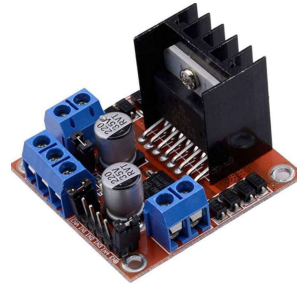

stop_pir = 26
 go_pir = 24
 red_light = 23
 green_light = 21

Stop Sensor

Red Light

Green Light

Go Sensor

New Hope Valley Railway
 N.C. Railroad Museum & East Carolina Chapter NRRHS

Caboose Signal Circuit Assembly