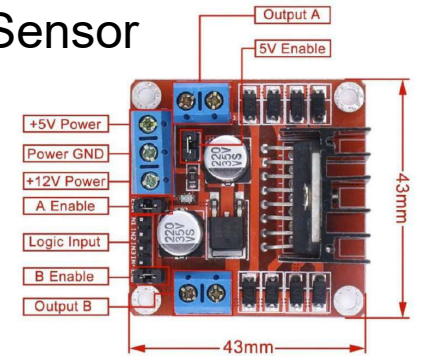

stop_pir = 26
 go_pir = 24
 red_light = 23
 green_light = 21

Stop Sensor

Red Light

Green Light

Go Sensor

New Hope Valley Railway
 N.C. Railroad Museum & East Carolina Chapter NRRHS

Caboose Signal Circuit Assembly