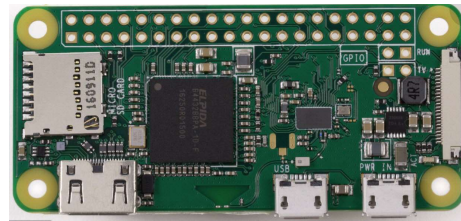

stop_pir = 26
 go_pir = 24
 red_light = 23
 green_light = 21

Stop Sensor

Red Light

Green Light

Go Sensor

New Hope Valley Railway
 N.C. Railroad Museum & East Carolina Chapter NRRHS

Caboose Signal Circuit Assembly